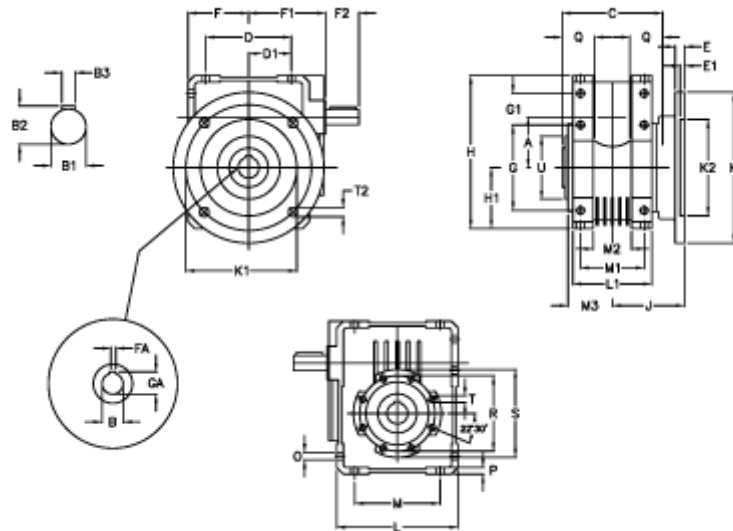

Article number: 3922110010500

Description: Worm gear with solid input shaft
W 110UFC1-10-HS unassembled

Measures

A = 110.10	Description = W110UFC-xx-P80 B5	G1 = 58.0	L = 250	Q = 45
B = 42	E = 20	GA = 45.3	L1 = 143	R = 165
B1 = 25	E1 = 12	H = 308.0	M = 184	S = 200
B2 = 28.0	F = 125.0	H1 = 125.0	M1 = 115	T = M12x19
B3 = 8	F1 = 157.0	J = 131.5	M2 = 69	T2 = 13.0
C = 155	F2 = 60	K = 280	M3 = 73.0	U = 130
D = 174.0	FA = 12	K1 = 230	O = 14.0	
D1 = 82.0	G = 184	K2 = 170	P = 14	